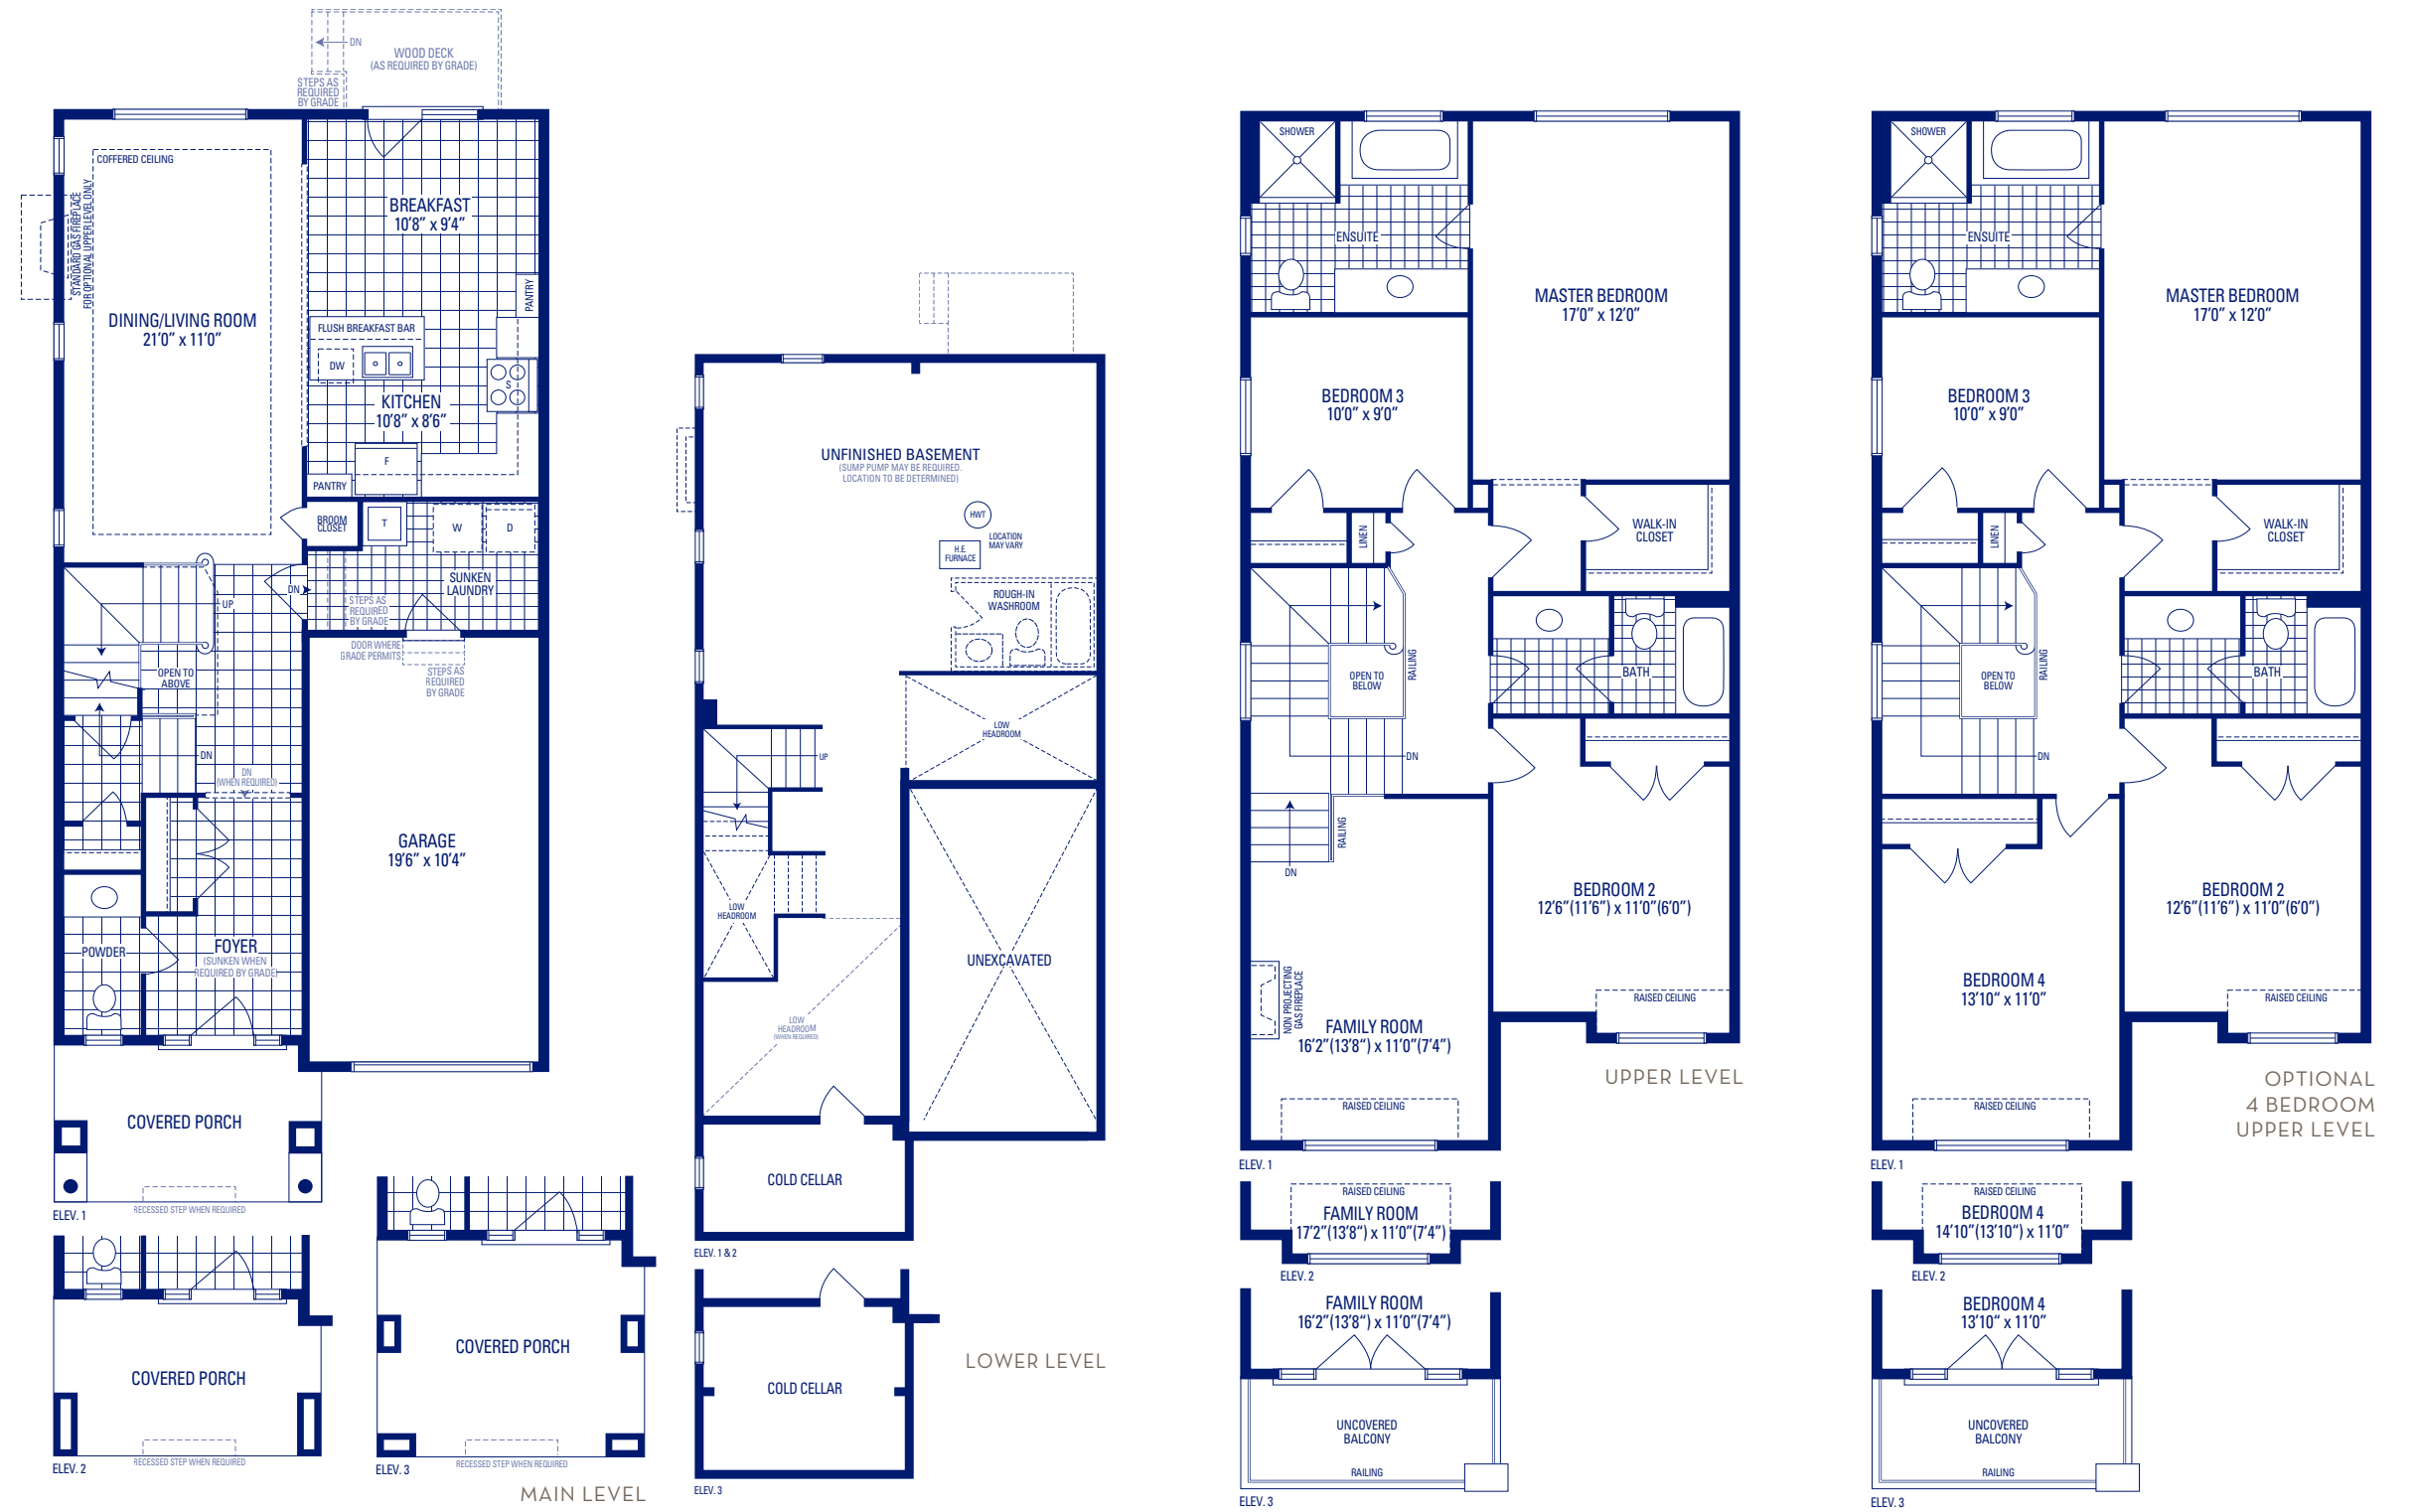

HERITAGE 3

ELEVATION 1 • 1,975 SQ.FT. | ELEVATION 2 • 1,984 SQ.FT. | ELEVATION 3 • 1,975 SQ.FT.

ELEVATION 3

ELEVATION 1

ELEVATION 2

HERITAGE 3

ELEVATION 1 • 1,975 SQ.FT. | ELEVATION 2 • 1,984 SQ.FT. | ELEVATION 3 • 1,975 SQ.FT.

NOTE: Orientation of home may be reversed and purchaser agrees to accept the same. Unit setback and roofline may vary due to siting. Steps may vary at any exterior entrance ways due to grading variance. All dimensions are approximate only and subject to change without notice. Actual usable floor space may vary from stated floor area. All renderings are artist's concept, specifications, architectural and mechanical detailing are subject to minor modifications. Mechanical wall encroachments may be required into finished rooms and garage spaces. E.&O.E.