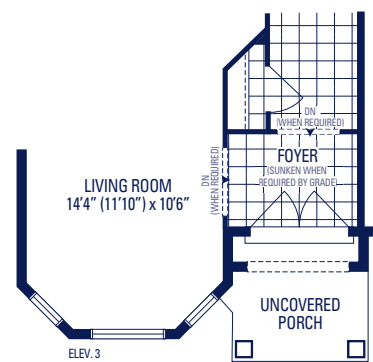

# FORESTER 6

ELEVATION 1 • 3,497 SQ.FT. | ELEVATION 2 • 3,522 SQ.FT. | ELEVATION 3 • 3,513 SQ.FT.