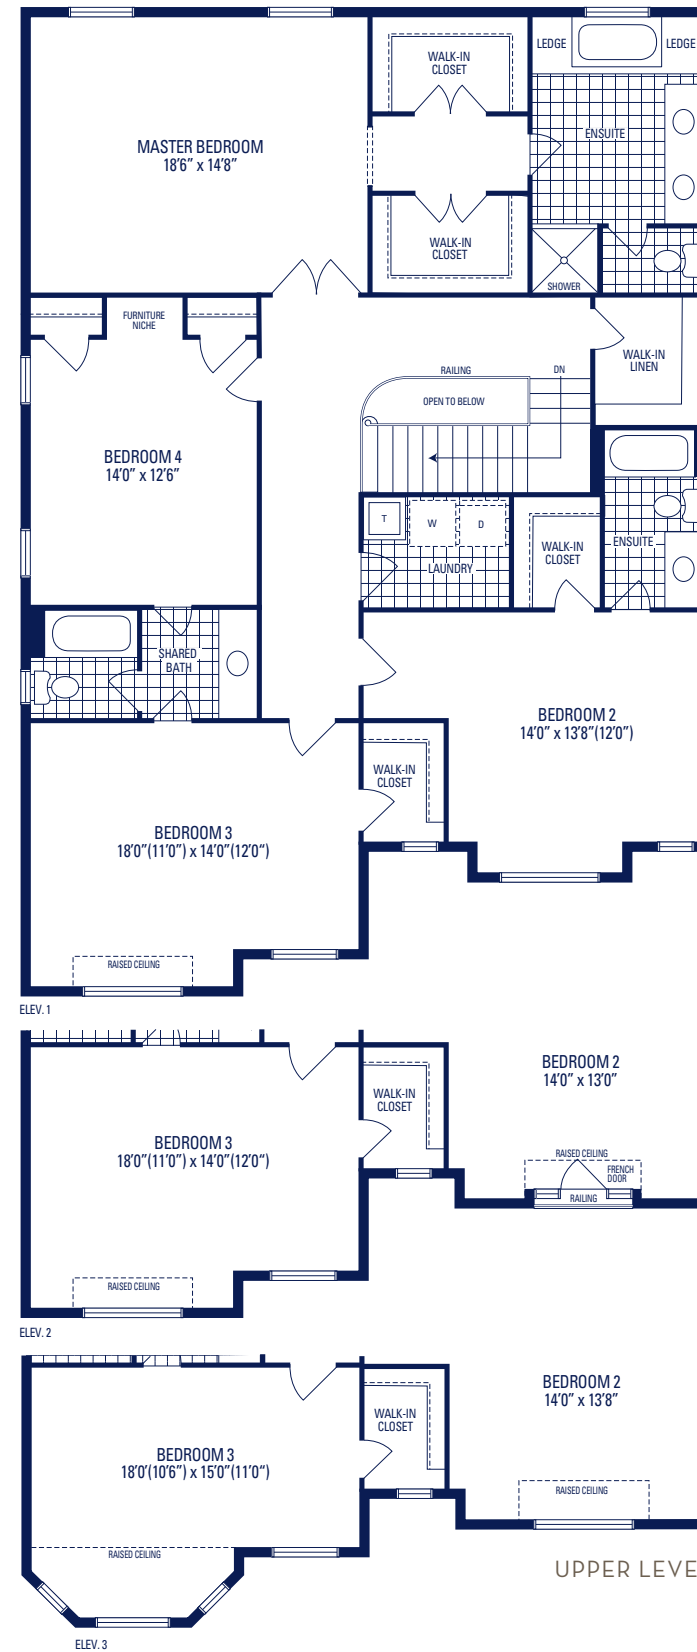

# FORESTER 6

ELEVATION 1 • 3,497 SQ.FT. | ELEVATION 2 • 3,522 SQ.FT. | ELEVATION 3 • 3,513 SQ.FT.