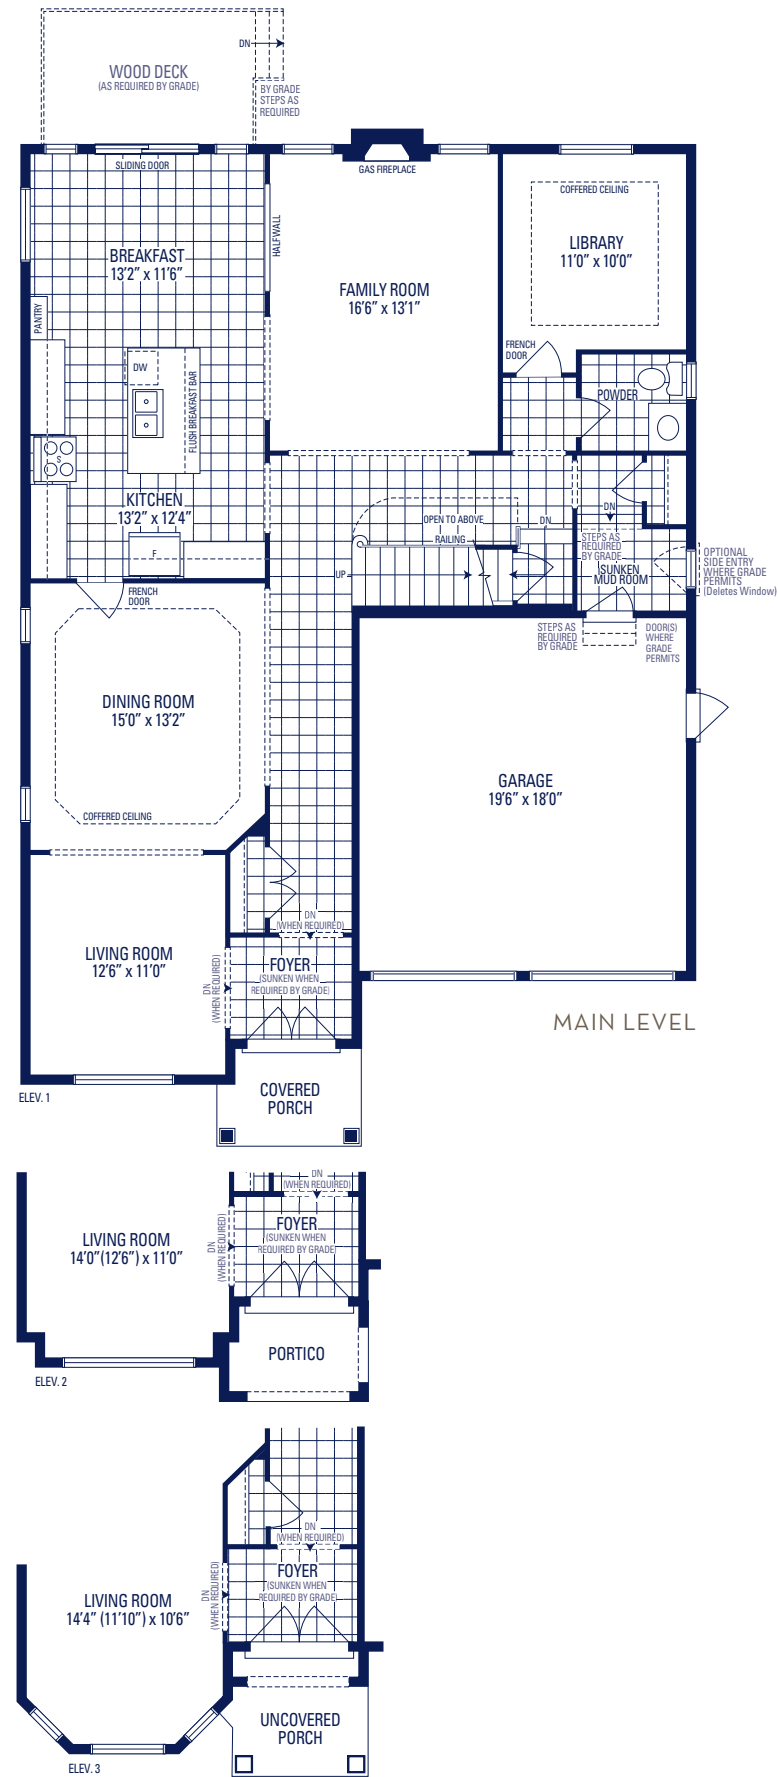

# FORESTER 6

ELEVATION 1 • 3,497 SQ.FT. | ELEVATION 2 • 3,522 SQ.FT. | ELEVATION 3 • 3,513 SQ.FT.