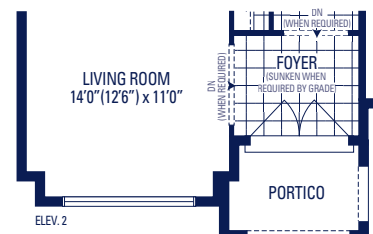

# FORESTER 6

ELEVATION 1 • 3,497 SQ.FT. | ELEVATION 2 • 3,522 SQ.FT. | ELEVATION 3 • 3,513 SQ.FT.