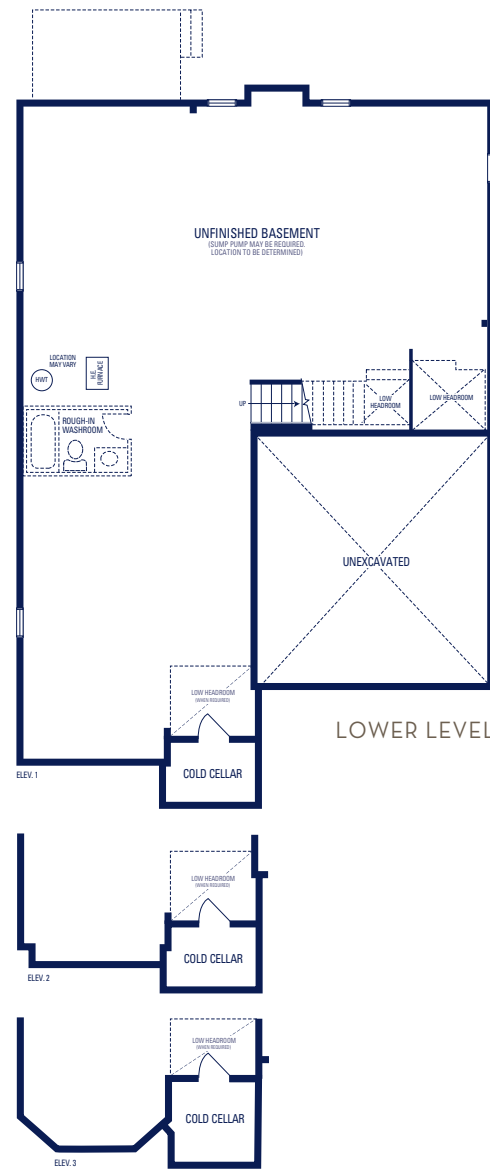

# FORESTER 6

ELEVATION 1 • 3,497 SQ.FT. | ELEVATION 2 • 3,522 SQ.FT. | ELEVATION 3 • 3,513 SQ.FT.