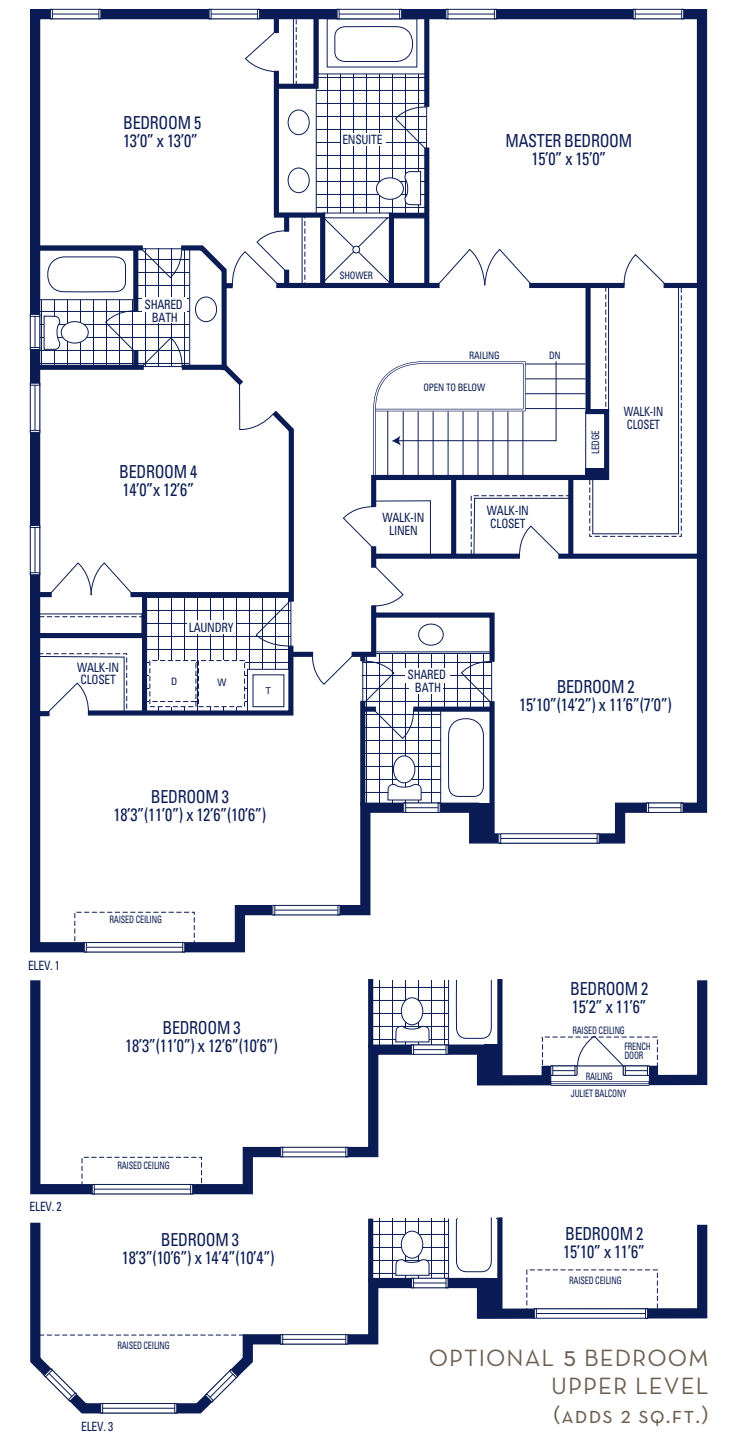

# FORESTER 6

ELEVATION 1 • 3,497 SQ.FT. | ELEVATION 2 • 3,522 SQ.FT. | ELEVATION 3 • 3,513 SQ.FT.